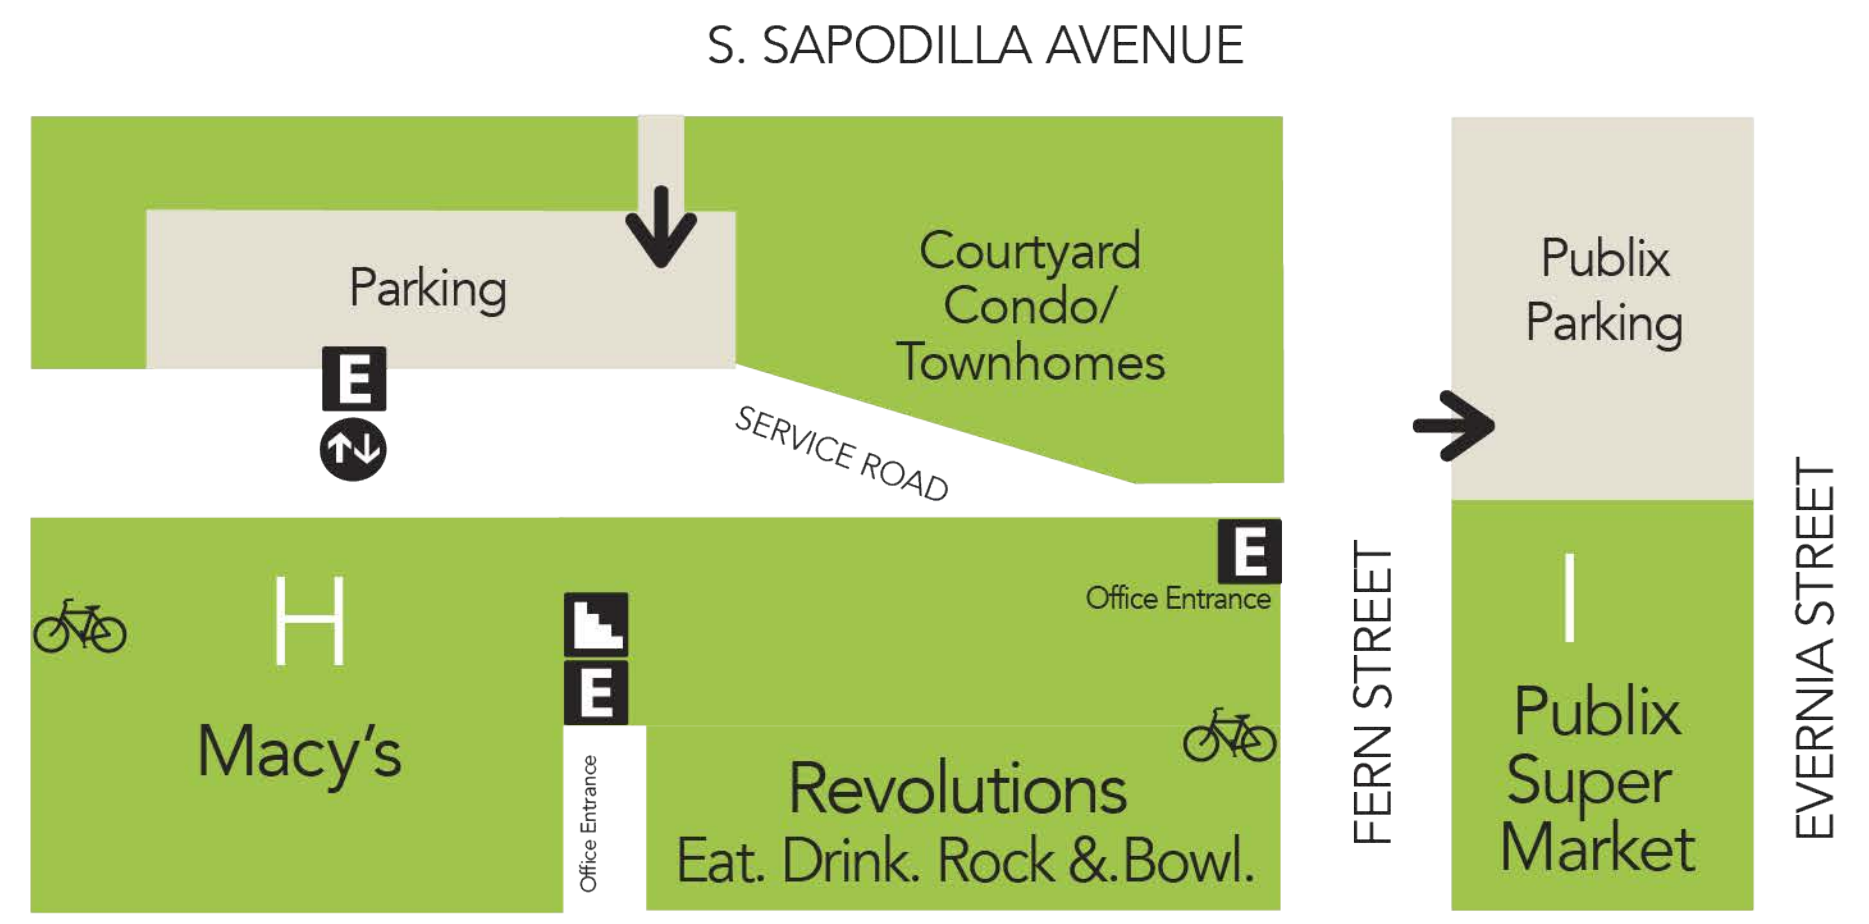

Convention Center

OKEECHOBEE BOULEVARD

- ATM
- Elevator
- Escalator
- Parking Entrance
- Restrooms
- Stairs
- Valet Parking
- Wi-Fi
- Free Trolley
- Fountain
- Bike Rack
- Hotel Shuttle Drop-off/Pick-up
- Phones
- Walk way
- * Opening Soon

Convention Center

S. ROSEMARY AVENUE

S. ROSEMARY AVENUE

OKEECHOBEE BOULEVARD

S. QUADRILLE AVENUE

GARDENIA STREET

- ATM
- Elevator
- Escalator
- Parking Entrance
- Restrooms
- Stairs
- Valet Parking
- Wi-Fi
- Free Trolley
- Fountain
- Bike Rack
- Hotel Shuttle Drop-off/Pick-up
- Phones
- Walk way
- * Opening Soon