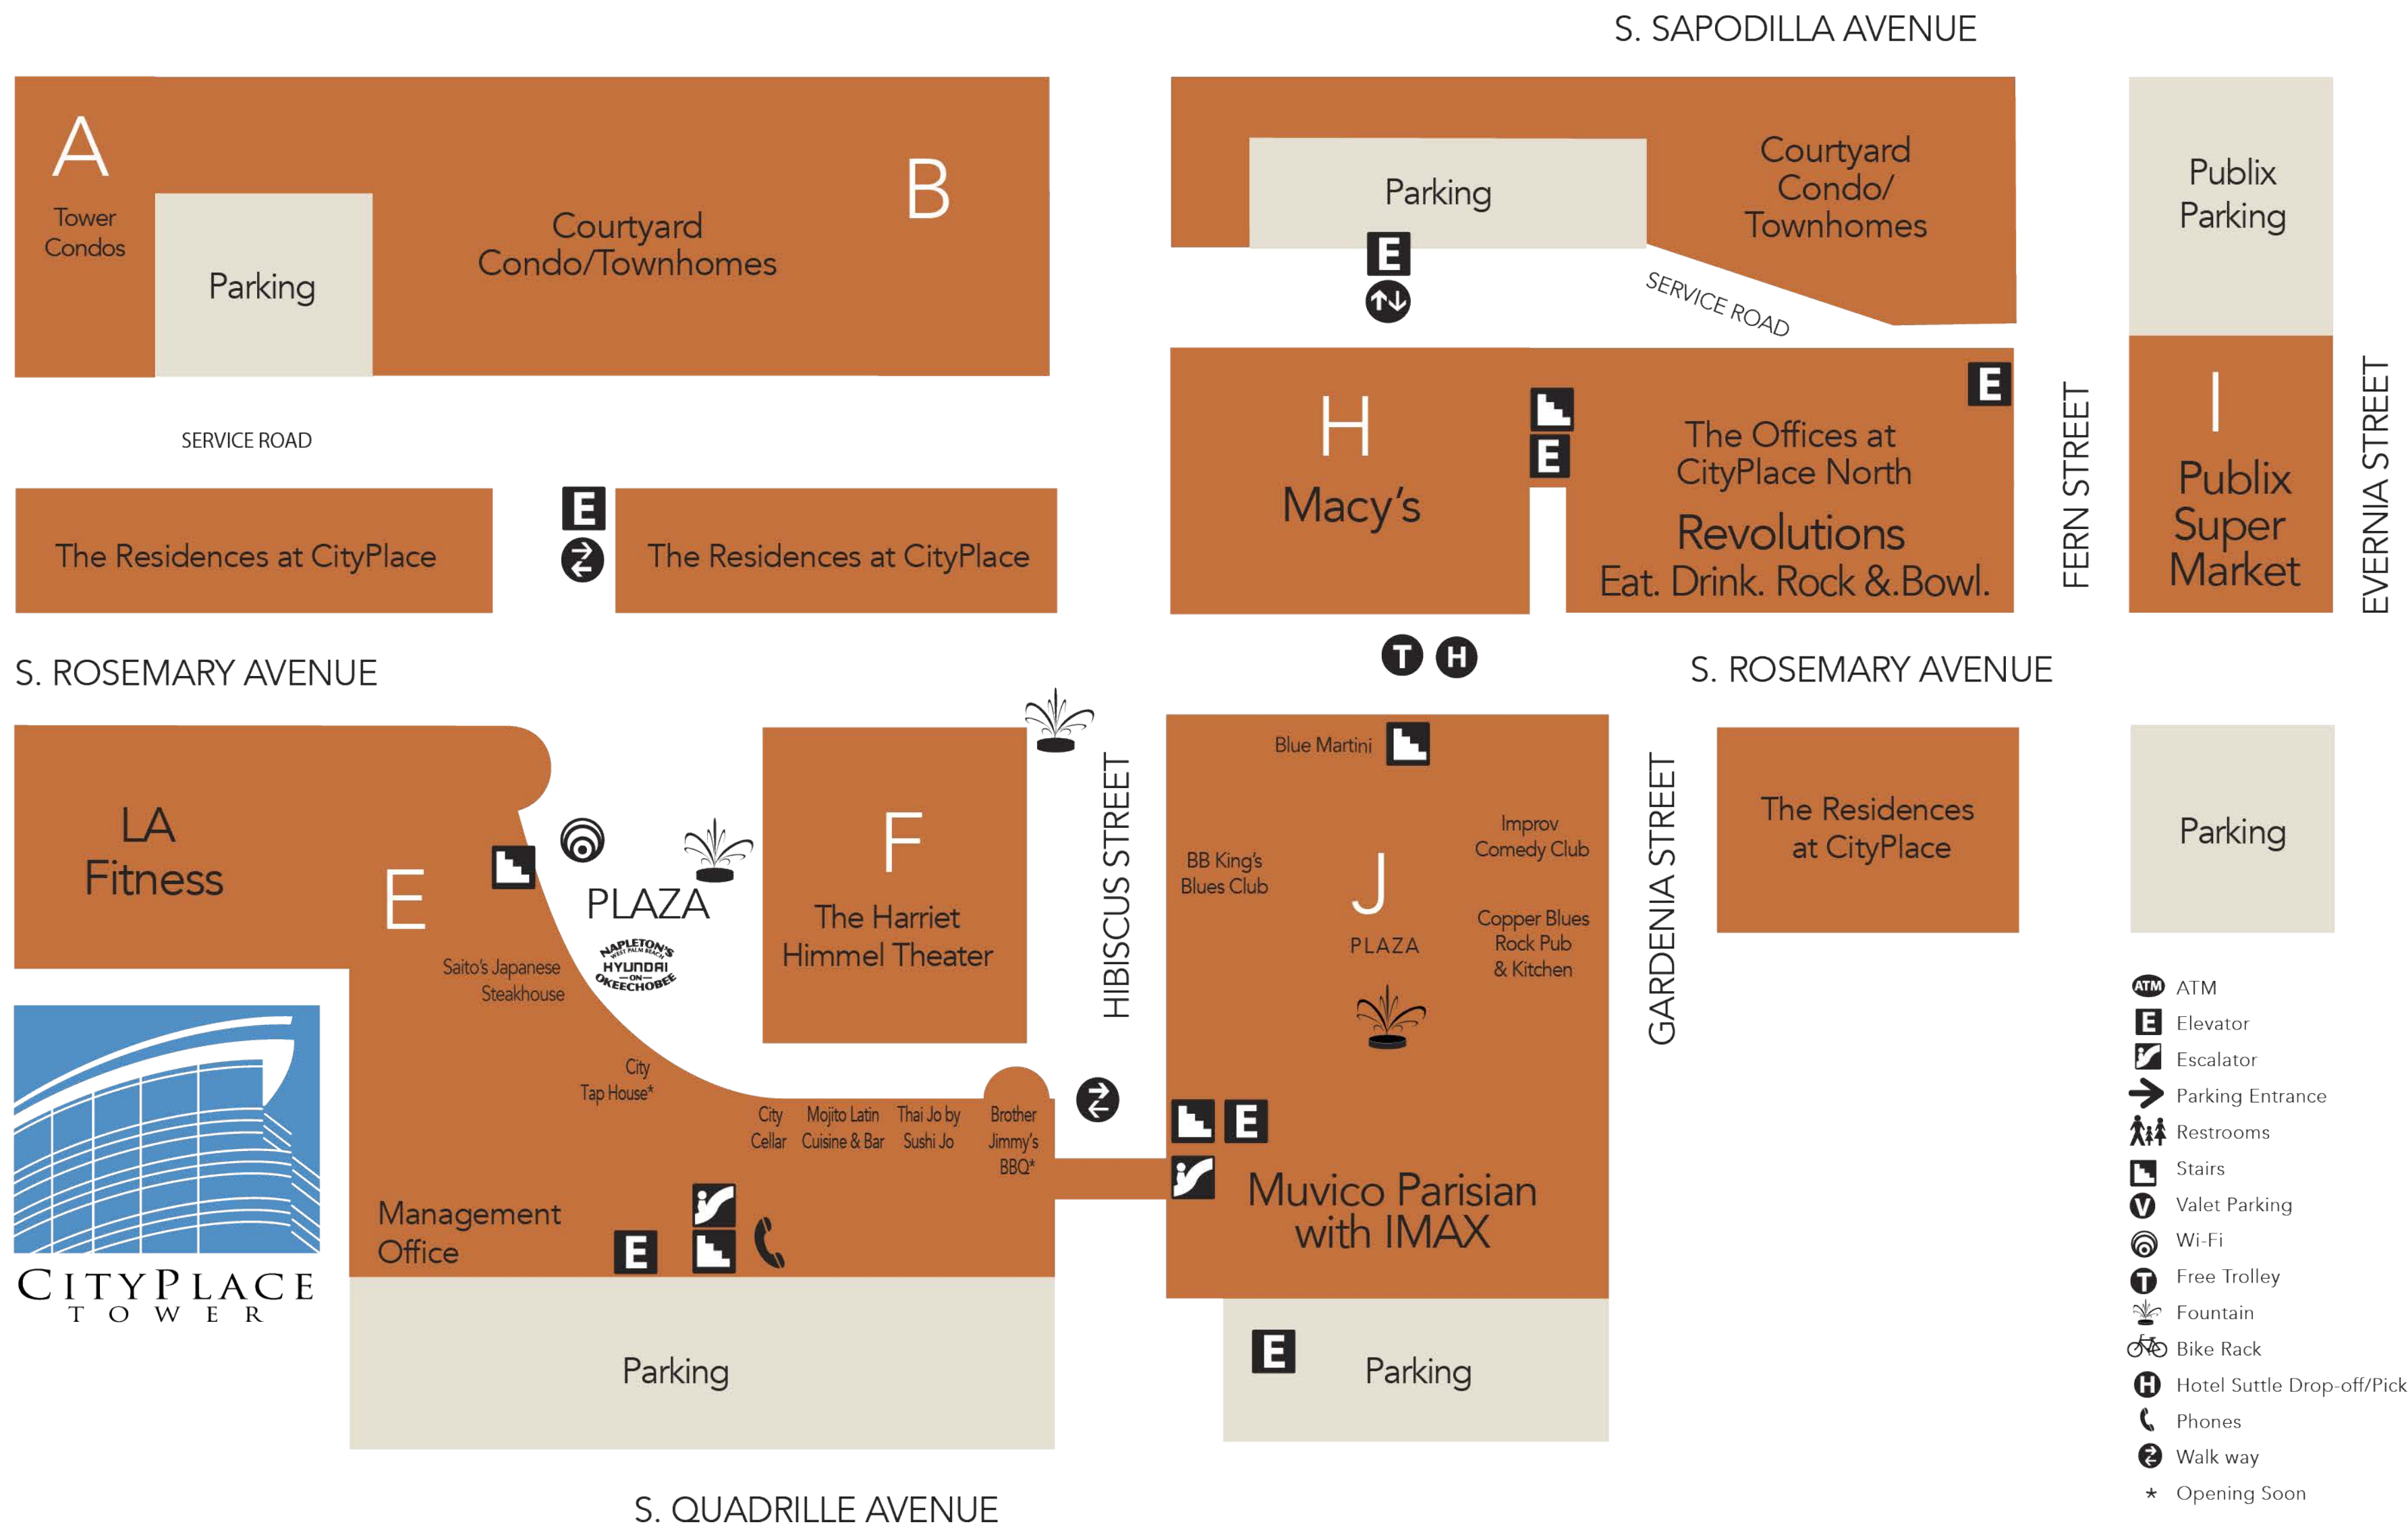

Convention Center

OKEECHOBEE BOULEVARD

- ATM
- Elevator
- Escalator
- Parking Entrance
- Restrooms
- Stairs
- Valet Parking
- Wi-Fi
- Free Trolley
- Fountain
- Bike Rack
- Hotel Shuttle Drop-off/Pick-up
- Phones
- Walk way
- * Opening Soon

Convention Center

S. ROSEMARY AVENUE

S. ROSEMARY AVENUE

OKEECHOBEE BOULEVARD

S. QUADRILLE AVENUE

GARDENIA STREET

- ATM
- Elevator
- Escalator
- Parking Entrance
- Restrooms
- Stairs
- Valet Parking
- Wi-Fi
- Free Trolley
- Fountain
- Bike Rack
- Hotel Shuttle Drop-off/Pick-up
- Phones
- Walk way
- * Opening Soon