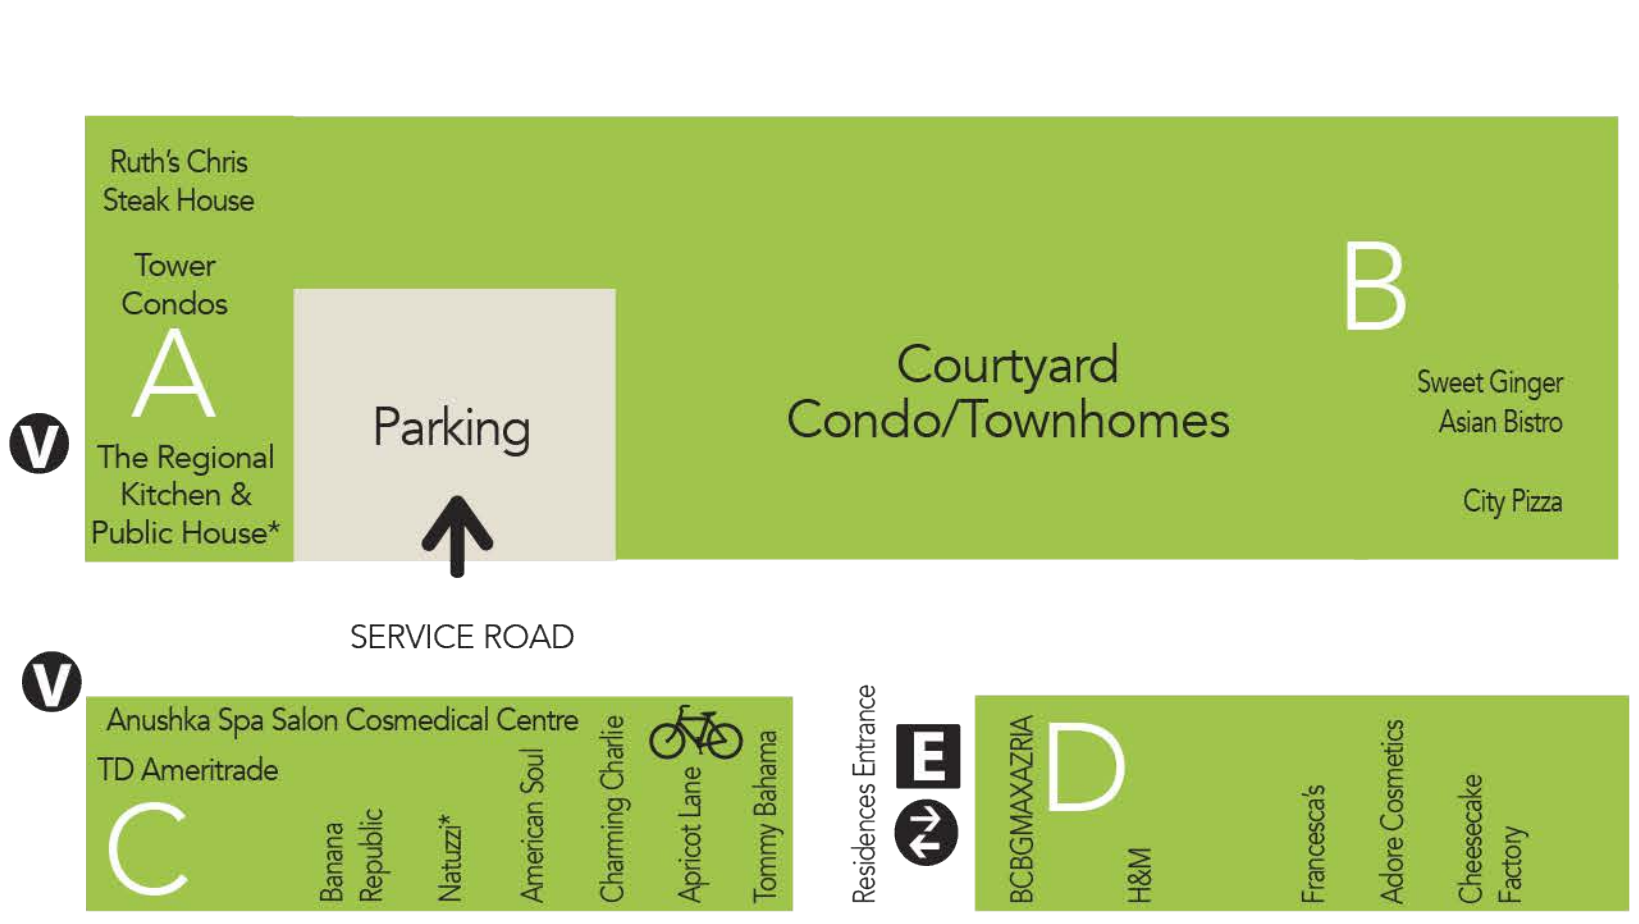

Convention Center

OKEECHOBEE BOULEVARD

- ATM
- Elevator
- Escalator
- Parking Entrance
- Restrooms
- Stairs
- Valet Parking
- Wi-Fi
- Free Trolley
- Fountain
- Bike Rack
- Hotel Shuttle Drop-off/Pick-up
- Phones
- Walk way
- * Opening Soon

Convention Center

S. ROSEMARY AVENUE

S. ROSEMARY AVENUE

OKEECHOBEE BOULEVARD

S. QUADRILLE AVENUE

GARDENIA STREET

- ATM
- Elevator
- Escalator
- Parking Entrance
- Restrooms
- Stairs
- Valet Parking
- Wi-Fi
- Free Trolley
- Fountain
- Bike Rack
- Hotel Shuttle Drop-off/Pick-up
- Phones
- Walk way
- * Opening Soon