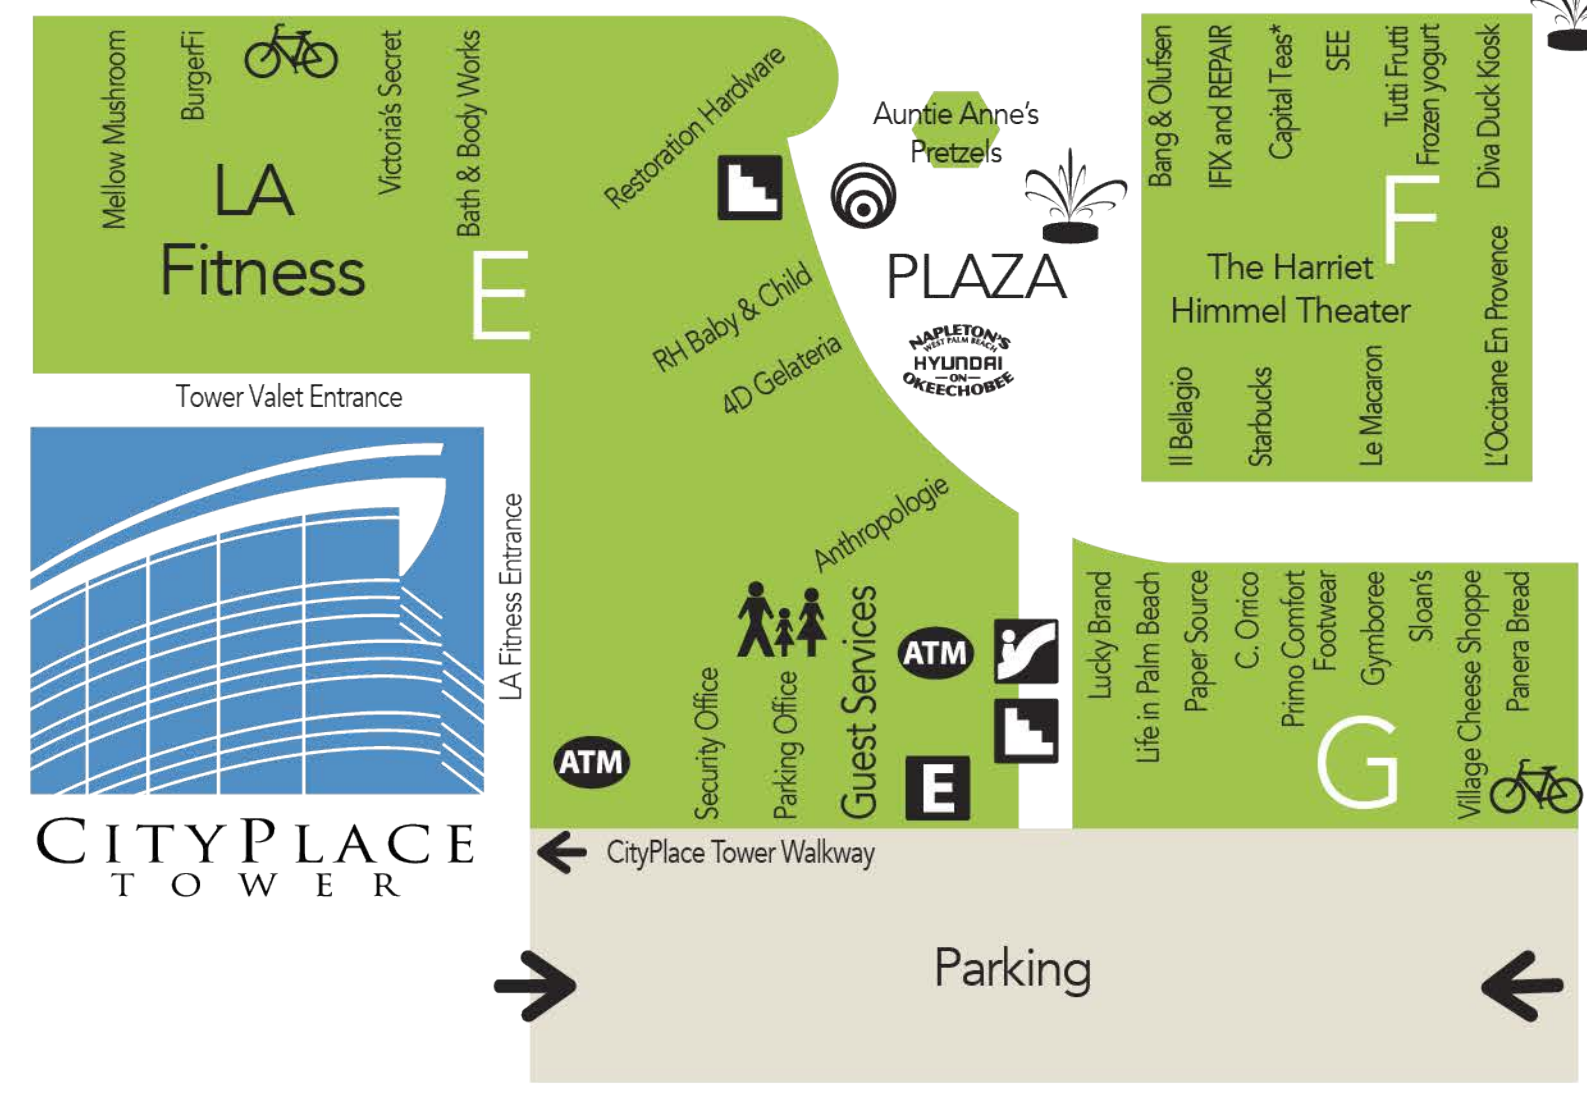

Convention Center

OKEECHOBEE BOULEVARD

- ATM
- Elevator
- Escalator
- Parking Entrance
- Restrooms
- Stairs
- Valet Parking
- Wi-Fi
- Free Trolley
- Fountain
- Bike Rack
- Hotel Shuttle Drop-off/Pick-up
- Phones
- Walk way
- * Opening Soon

Convention Center

S. ROSEMARY AVENUE

S. ROSEMARY AVENUE

OKEECHOBEE BOULEVARD

S. QUADRILLE AVENUE

GARDENIA STREET

- ATM
- Elevator
- Escalator
- Parking Entrance
- Restrooms
- Stairs
- Valet Parking
- Wi-Fi
- Free Trolley
- Fountain
- Bike Rack
- Hotel Shuttle Drop-off/Pick-up
- Phones
- Walk way
- * Opening Soon